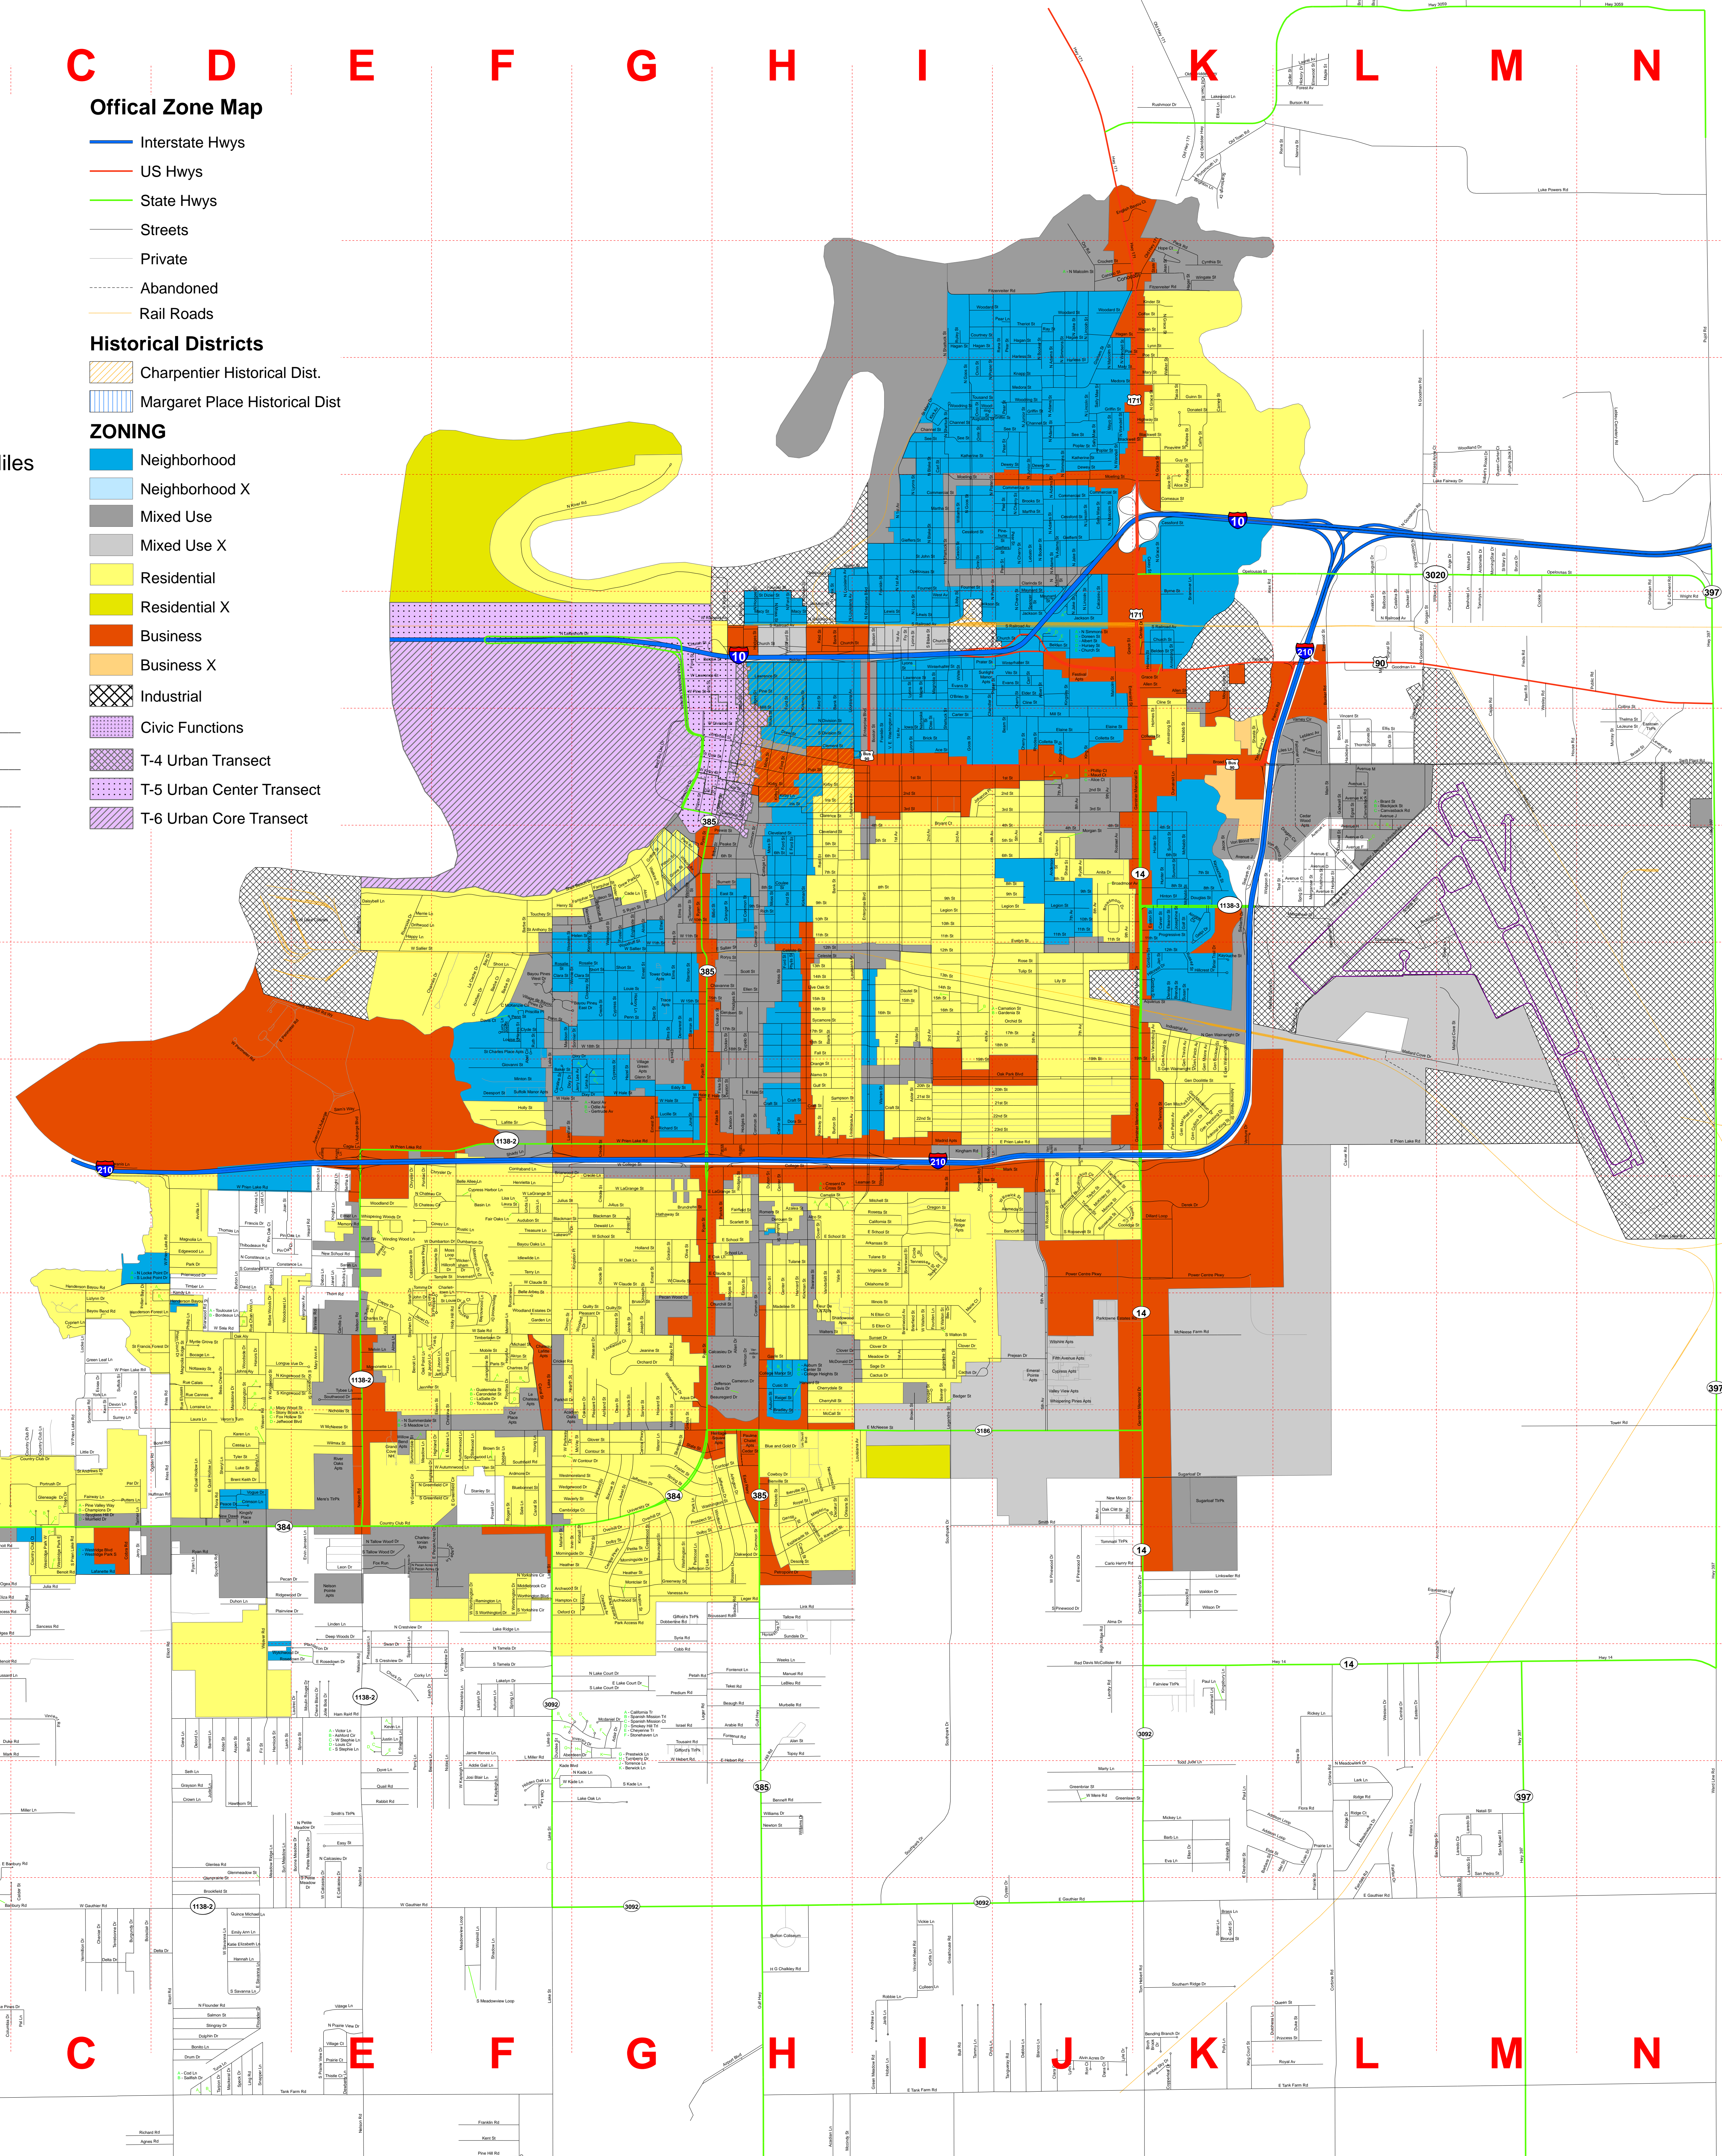

A B C D E F G H I J K L M N
1
2
3
4
5
6
7
8
9
10
11
12
13
14
15
16
A B C D E F G H I J K L M N

CITY OF LAKE CHARLES
Department of Public Works

Official Zone Map

- Interstate Hwys
- US Hwys
- State Hwys
- Streets
- Private
- Abandoned
- Rail Roads

Historical Districts

- Charpentier Historical Dist.
- Margaret Place Historical Dist.

ZONING

- Neighborhood
- Neighborhood X
- Mixed Use
- Mixed Use X
- Residential
- Residential X
- Business
- Business X
- Industrial
- Civic Functions
- T-4 Urban Transect
- T-5 Urban Center Transect
- T-6 Urban Core Transect

Randy Roach, Mayor
Doug Burguiere, Director of Planning
Lynn Thibodeaux, Clerk of Council

1
2
3
4
5
6
7
8
9
10
11
12
13
14
15
16

1-A	1-B	1-C	1-D	1-E	1-F	1-G	1-H	1-I	1-J	1-K	1-L	1-M	1-N	1-O	1-P	1-Q	1-R	1-S	1-T	1-U	1-V	1-W	1-X	1-Y	1-Z
2-A	2-B	2-C	2-D	2-E	2-F	2-G	2-H	2-I	2-J	2-K	2-L	2-M	2-N	2-O	2-P	2-Q	2-R	2-S	2-T	2-U	2-V	2-W	2-X	2-Y	2-Z
3-A	3-B	3-C	3-D	3-E	3-F	3-G	3-H	3-I	3-J	3-K	3-L	3-M	3-N	3-O	3-P	3-Q	3-R	3-S	3-T	3-U	3-V	3-W	3-X	3-Y	3-Z
4-A	4-B	4-C	4-D	4-E	4-F	4-G	4-H	4-I	4-J	4-K	4-L	4-M	4-N	4-O	4-P	4-Q	4-R	4-S	4-T	4-U	4-V	4-W	4-X	4-Y	4-Z
5-A	5-B	5-C	5-D	5-E	5-F	5-G	5-H	5-I	5-J	5-K	5-L	5-M	5-N	5-O	5-P	5-Q	5-R	5-S	5-T	5-U	5-V	5-W	5-X	5-Y	5-Z
6-A	6-B	6-C	6-D	6-E	6-F	6-G	6-H	6-I	6-J	6-K	6-L	6-M	6-N	6-O	6-P	6-Q	6-R	6-S	6-T	6-U	6-V	6-W	6-X	6-Y	6-Z
7-A	7-B	7-C	7-D	7-E	7-F	7-G	7-H	7-I	7-J	7-K	7-L	7-M	7-N	7-O	7-P	7-Q	7-R	7-S	7-T	7-U	7-V	7-W	7-X	7-Y	7-Z
8-A	8-B	8-C	8-D	8-E	8-F	8-G	8-H	8-I	8-J	8-K	8-L	8-M	8-N	8-O	8-P	8-Q	8-R	8-S	8-T	8-U	8-V	8-W	8-X	8-Y	8-Z
9-A	9-B	9-C	9-D	9-E	9-F	9-G	9-H	9-I	9-J	9-K	9-L	9-M	9-N	9-O	9-P	9-Q	9-R	9-S	9-T	9-U	9-V	9-W	9-X	9-Y	9-Z
10-A	10-B	10-C	10-D	10-E	10-F	10-G	10-H	10-I	10-J	10-K	10-L	10-M	10-N	10-O	10-P	10-Q	10-R	10-S	10-T	10-U	10-V	10-W	10-X	10-Y	10-Z
11-A	11-B	11-C	11-D	11-E	11-F	11-G	11-H	11-I	11-J	11-K	11-L	11-M	11-N	11-O	11-P	11-Q	11-R	11-S	11-T	11-U	11-V	11-W	11-X	11-Y	11-Z
12-A	12-B	12-C	12-D	12-E	12-F	12-G	12-H	12-I	12-J	12-K	12-L	12-M	12-N	12-O	12-P	12-Q	12-R	12-S	12-T	12-U	12-V	12-W	12-X	12-Y	12-Z
13-A	13-B	13-C	13-D	13-E	13-F	13-G	13-H	13-I	13-J	13-K	13-L	13-M	13-N	13-O	13-P	13-Q	13-R	13-S	13-T	13-U	13-V	13-W	13-X	13-Y	13-Z
14-A	14-B	14-C	14-D	14-E	14-F	14-G	14-H	14-I	14-J	14-K	14-L	14-M	14-N	14-O	14-P	14-Q	14-R	14-S	14-T	14-U	14-V	14-W	14-X	14-Y	14-Z
15-A	15-B	15-C	15-D	15-E	15-F	15-G	15-H	15-I	15-J	15-K	15-L	15-M	15-N	15-O	15-P	15-Q	15-R	15-S	15-T	15-U	15-V	15-W	15-X	15-Y	15-Z
16-A	16-B	16-C	16-D	16-E	16-F	16-G	16-H	16-I	16-J	16-K	16-L	16-M	16-N	16-O	16-P	16-Q	16-R	16-S	16-T	16-U	16-V	16-W	16-X	16-Y	16-Z