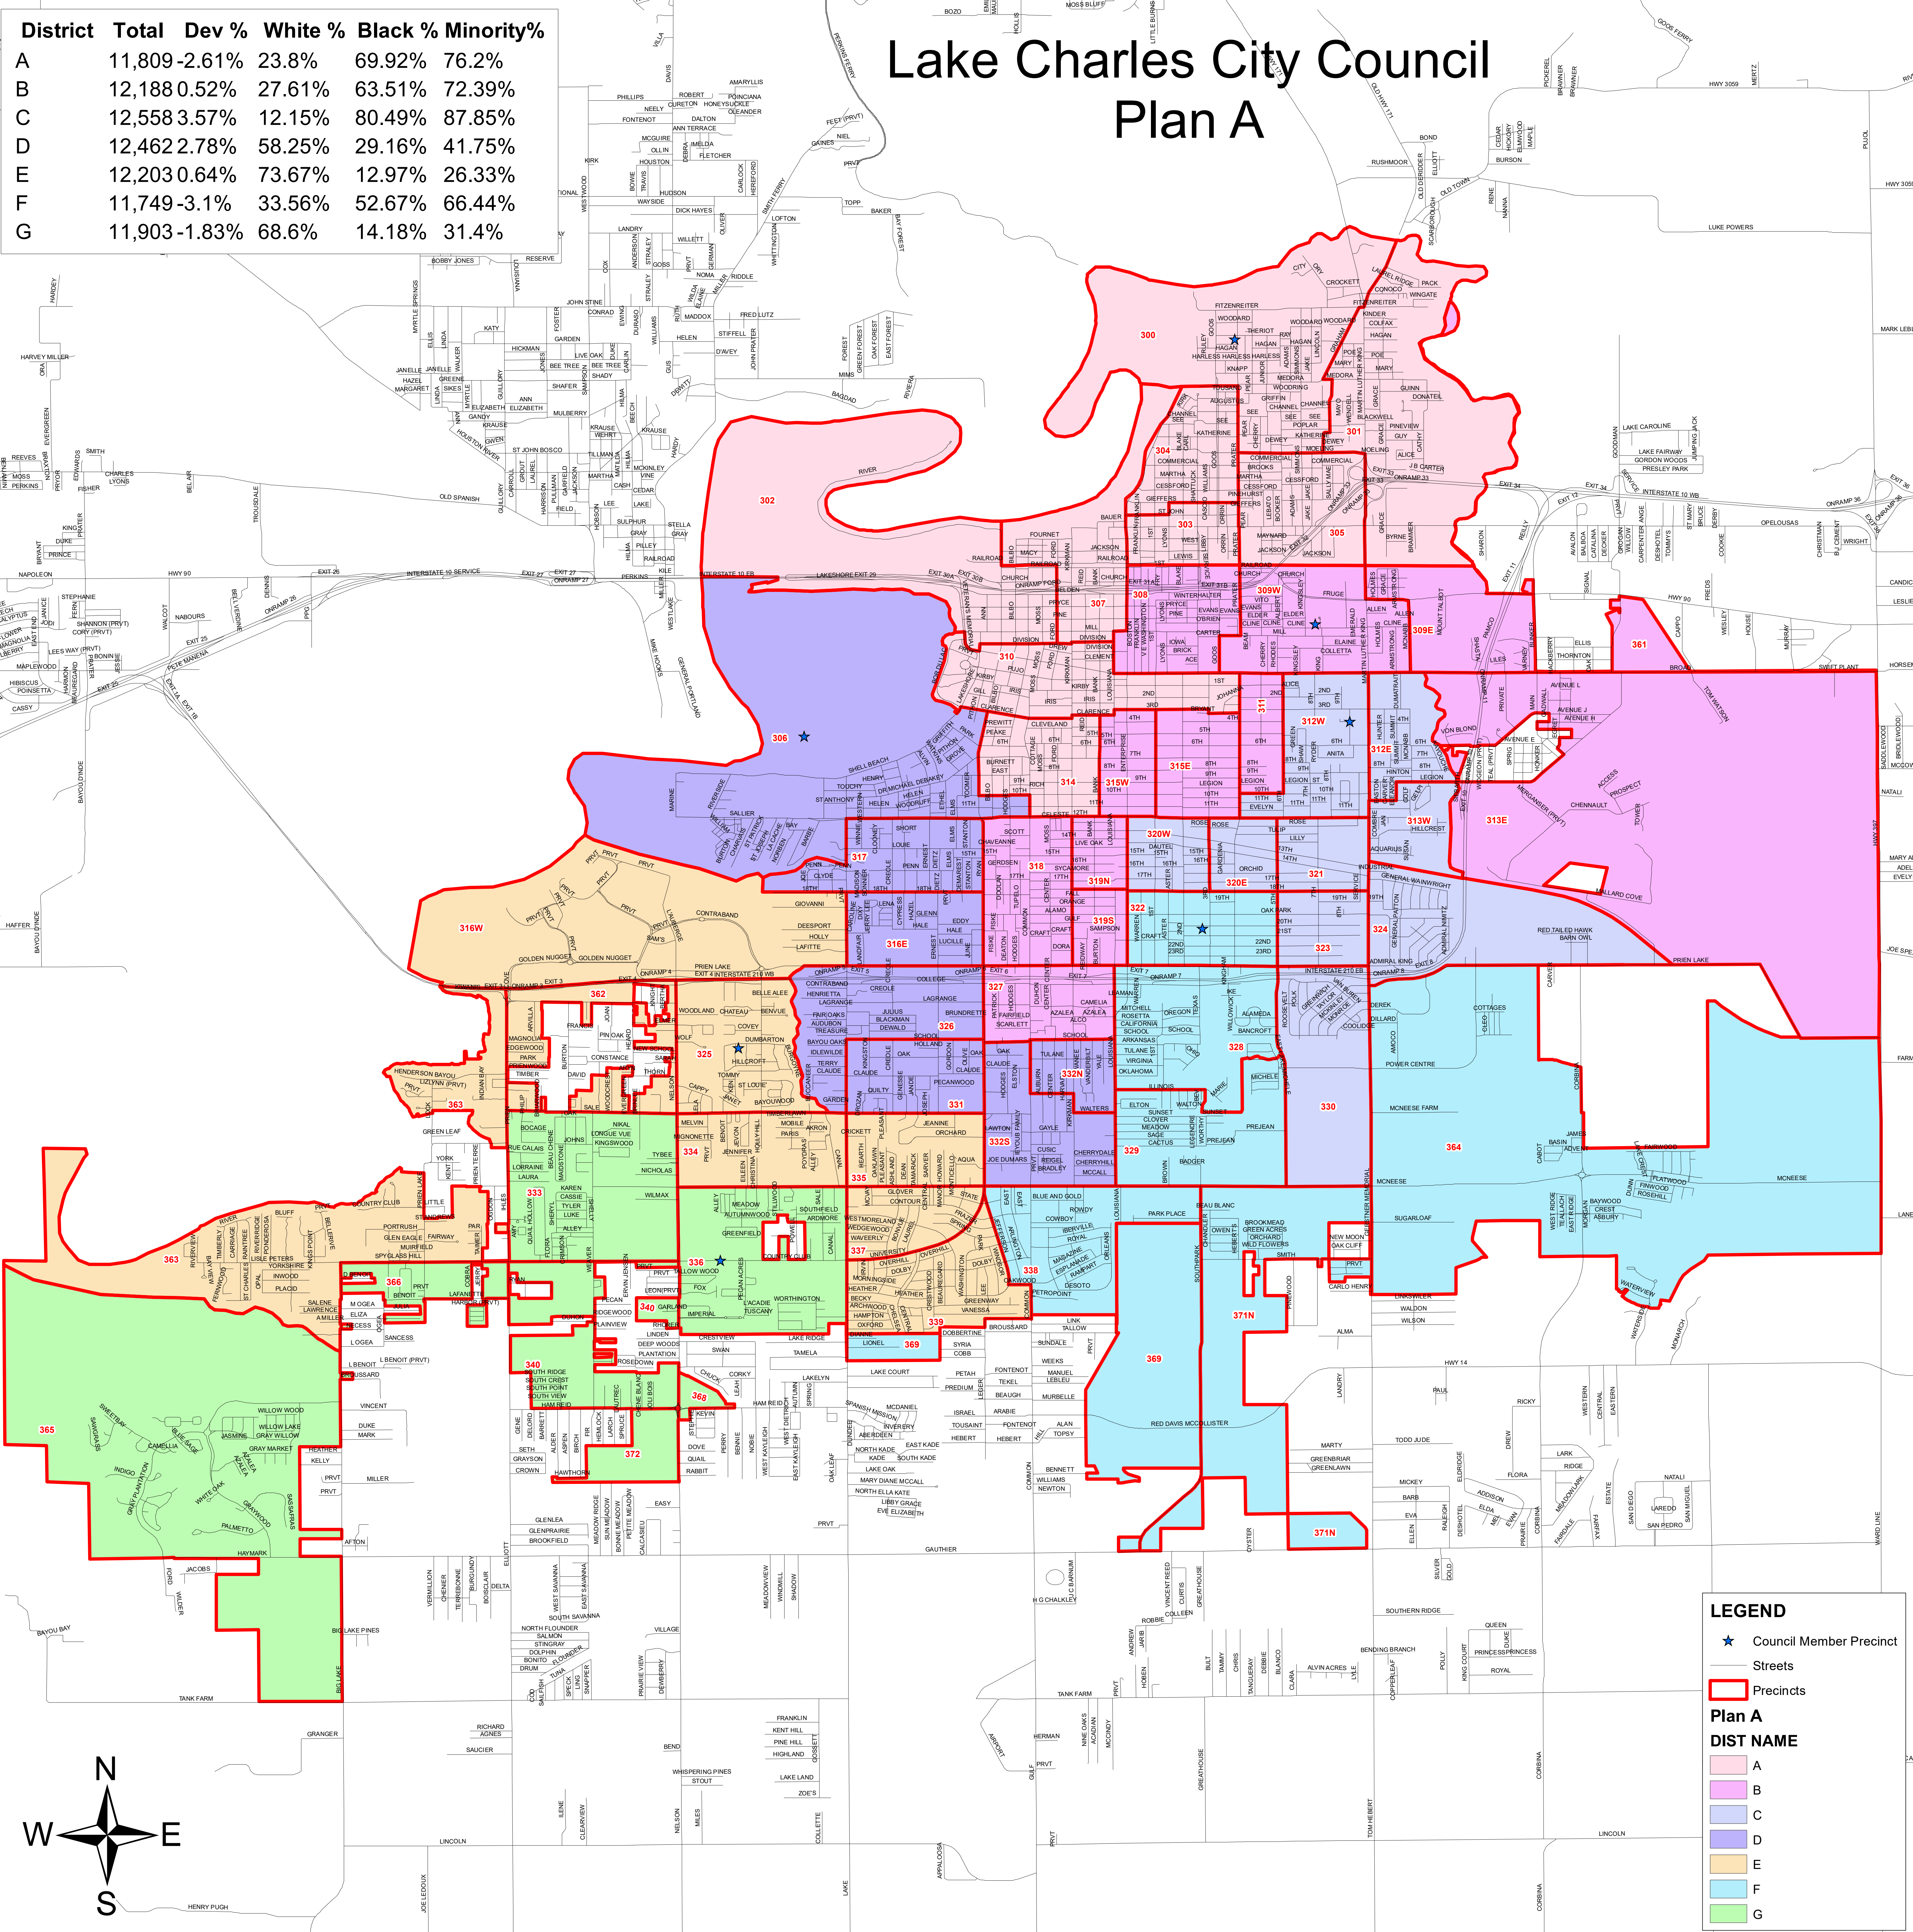

Lake Charles City Council Plan A

District	Total	Dev %	White %	Black %	Minority%
A	11,809	-2.61%	23.8%	69.92%	76.2%
B	12,188	0.52%	27.61%	63.51%	72.39%
C	12,558	3.57%	12.15%	80.49%	87.85%
D	12,462	2.78%	58.25%	29.16%	41.75%
E	12,203	0.64%	73.67%	12.97%	26.33%
F	11,749	-3.1%	33.56%	52.67%	66.44%
G	11,903	-1.83%	68.6%	14.18%	31.4%

LEGEND

- ★ Council Member Precinct
- Streets
- ▭ Precincts

Plan A

DIST NAME

- A
- B
- C
- D
- E
- F
- G